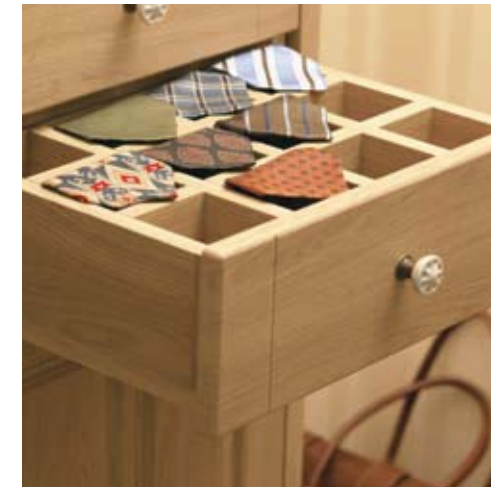

Scrimshaw carving – fine attention to detail.
Statuesque, crafted – working with ivory,
the most delicate of touch and deftness of hand.
Precision to dream of, better to behold.

colour: lissa oak
style: gothic

Romance, passion, supernatural.
Things move in the night: the earth,
the moon and the stars.
Wuthering Heights. Wild Storms.
Tempestuous.