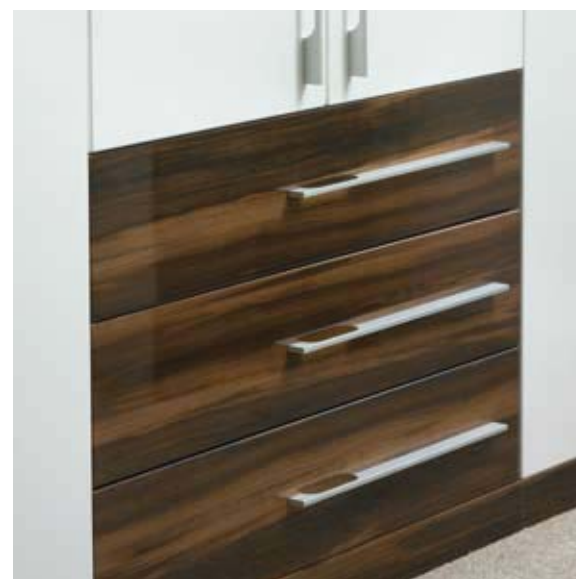

Angelic bedroom, where angels fear to tread! colour: high gloss white style: venice 31