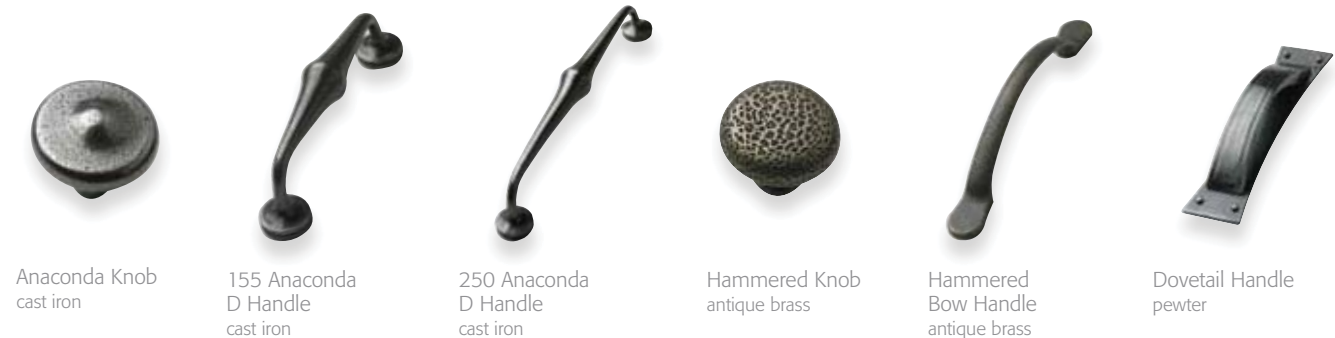

Forge Knob pewter
Forge D Handle pewter
Mottled Knob pewter
Mottled D Handle pewter
Mottled Knob antique brass
Mottled D Handle antique brass