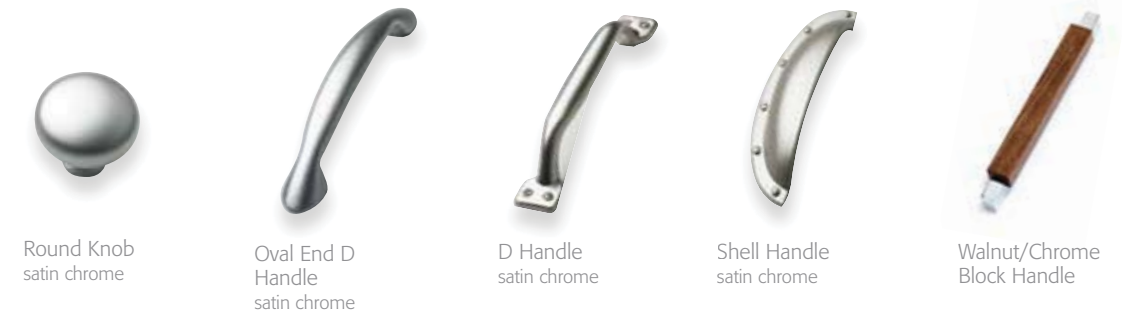

14mm Bar Handles stainless steel

Inset Curved Handles (available in zurfiz range only) satin chrome

Inset Curved Handles, fitted

Cylinder Handles stainless steel

Dimple handle satin chrome

Dimple knob satin chrome

G Handle satin chrome

G Pull satin chrome

Swarovski Bar handle chrome

Swarovski 80 Handle chrome

Swarovski 45 Handle chrome

Swarovski 15 Knob chrome

40 Frame Handle stainless steel

74 Frame Handle stainless steel

50 Riven Handle stainless steel

80 Riven Handle stainless steel

Slim Bar Handle stainless steel
Flat Bar Handle satin chrome
Bow Handle satin chrome
Wave Handle satin chrome
Barrel Handle stainless steel

Stepped Taper handle stainless steel
Oval Handle satin chrome
Flat Bow Handle satin chrome
Strap Handle satin chrome
Tapered Bow Handle satin chrome

Round Knob satin chrome
Oval End D Handle satin chrome
D Handle satin chrome
Shell Handle satin chrome
Walnut/Chrome Block Handle