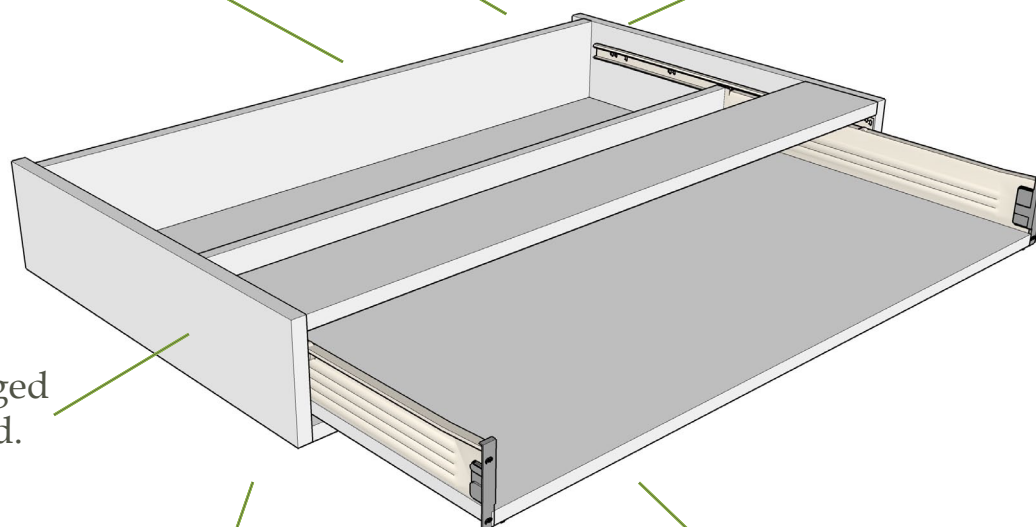

# Bedroom Unit Carcass Specifications

## Bedroom Kneehole Units

20mm service void for scribing to wall.  
Option of Flush backed available.

Units are 18mm  
thick colour  
coordinated  
Egger board.

18mm solid back.

PVC edged  
all round.

18mm solid base.

Available with either standard Blum  
Metabox drawer boxes and runners or  
with Hettich soft close drawer boxes and  
runners.

Units are supplied pre-built for durability and easy installation.