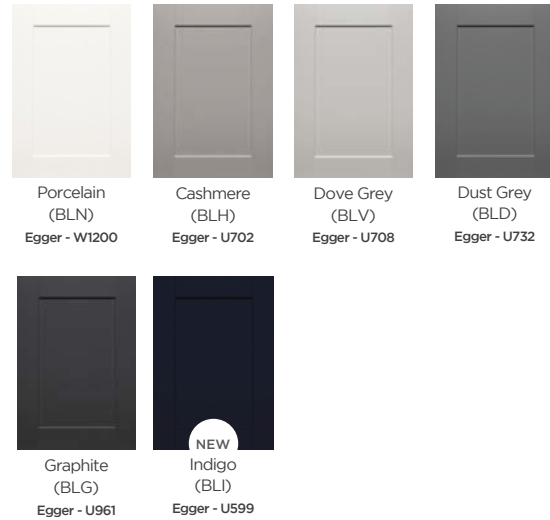

BELSAY

FOIL SHAKER (WOODGRAIN EFFECT)

Stocked Ranges

Woodgrain Effect

Paint-to-Order Service

6 Year Guarantee

PRODUCT SPECIFICATION

Shown in Dove Grey

STOCKED FINISHES

Pre-fix order code shown in brackets

PRODUCT OVERVIEW

DOOR FAMILY STYLE	Shaker - 5 piece construction with inner angled frame
DOOR THICKNESS	18mm
SUBSTRATE	MDF
FINISH	Matt woodgrain effect foil (unpainted)
REVERSE	Matching foil as per front face
CERTIFICATION	Fira Gold
PRICE BAND	£

SERVICE OPTIONS

Paint-to-Order (BLX)

Door Drilling Service

KEY FEATURES

- ✓ 5 piece foil Shaker with highly authentic woodgrain effect
- ✓ Contemporary narrow frame design with angled centre panel
- ✓ Modern colour palette - available from stock in 6 colours as well as our full paint-to-order palette
- ✓ An affordable price point