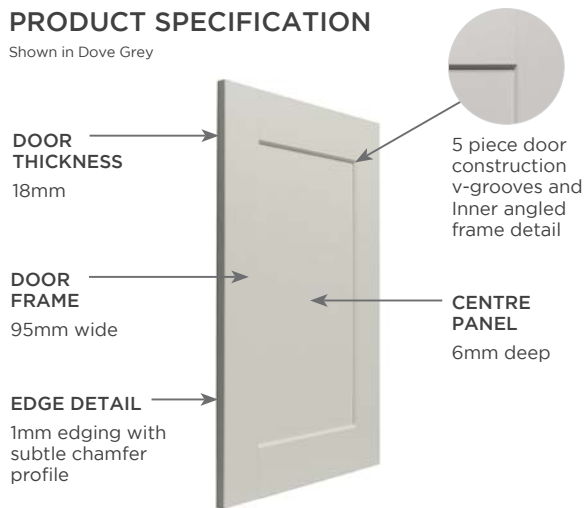

STOCKED FINISHES

Pre-fix order code shown in brackets

PRODUCT OVERVIEW

DOOR FAMILY STYLE	Shaker - 5 piece construction with inner angled frame
DOOR THICKNESS	18mm
SUBSTRATE	MDF
FINISH	Matt woodgrain effect foil (unpainted)
REVERSE	Matching foil as per front face
CERTIFICATION	Fira Gold
PRICE BAND	£

1965x297mm larder door with cross rail, ***193