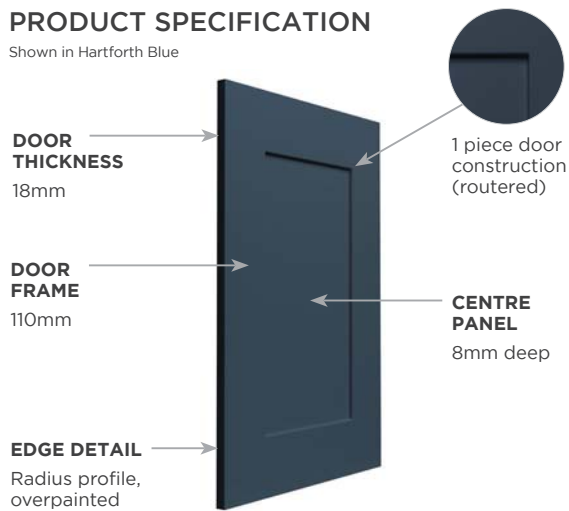

STOCKED FINISHES

Pre-fix order code shown in brackets

PRODUCT OVERVIEW

| | |
|-------------------|--|
| DOOR FAMILY STYLE | Shaker - 1 piece routed construction |
| DOOR THICKNESS | 18mm |
| SUBSTRATE | HDF |
| FINISH | Matt painted (smooth finish) |
| REVERSE | Matching matt melamine reverse (PtO - painted as per front face) |
| CERTIFICATION | Fira Gold |
| PRICE BAND | £ £ £ |