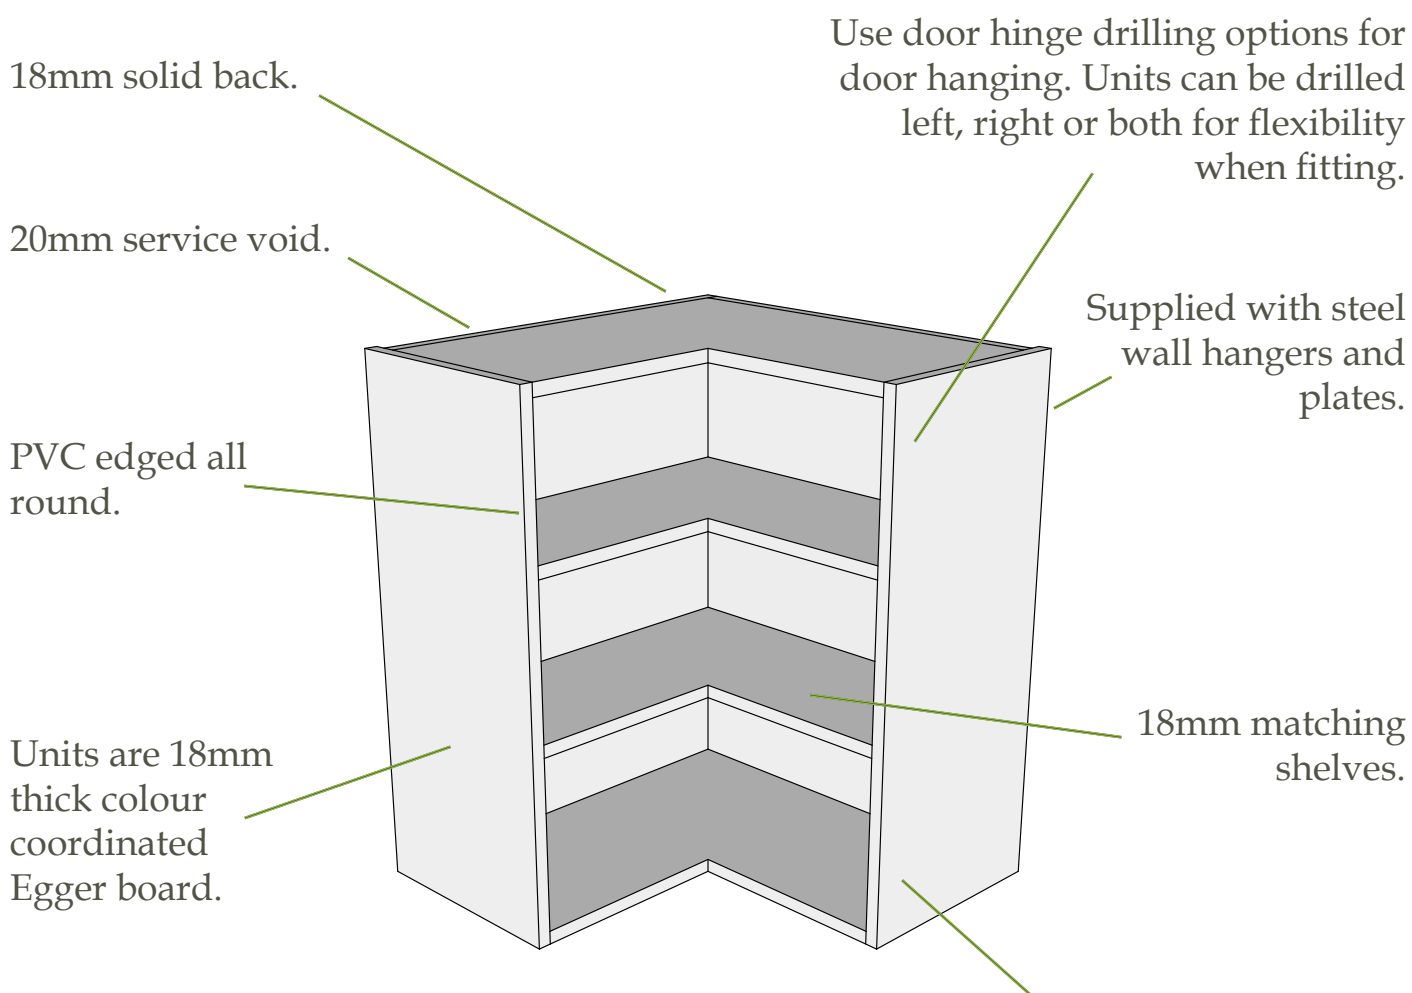

Rigid Kitchen Unit Carcass Specifications

'L' Shaped Corner Wall Units

Each unit can be supplied with the appropriate BLUM 170° clip on hinges and a set of bi-fold hinges to join the doors together in the centre. The soft close option will add soft attachments for the 170° hinges. Units with separate doors use 4 x 170° hinges. Select in the fittings section.

Units are supplied pre-built for durability and easy installation, if you require a unit supplied flatpack please specify in the extra information box.