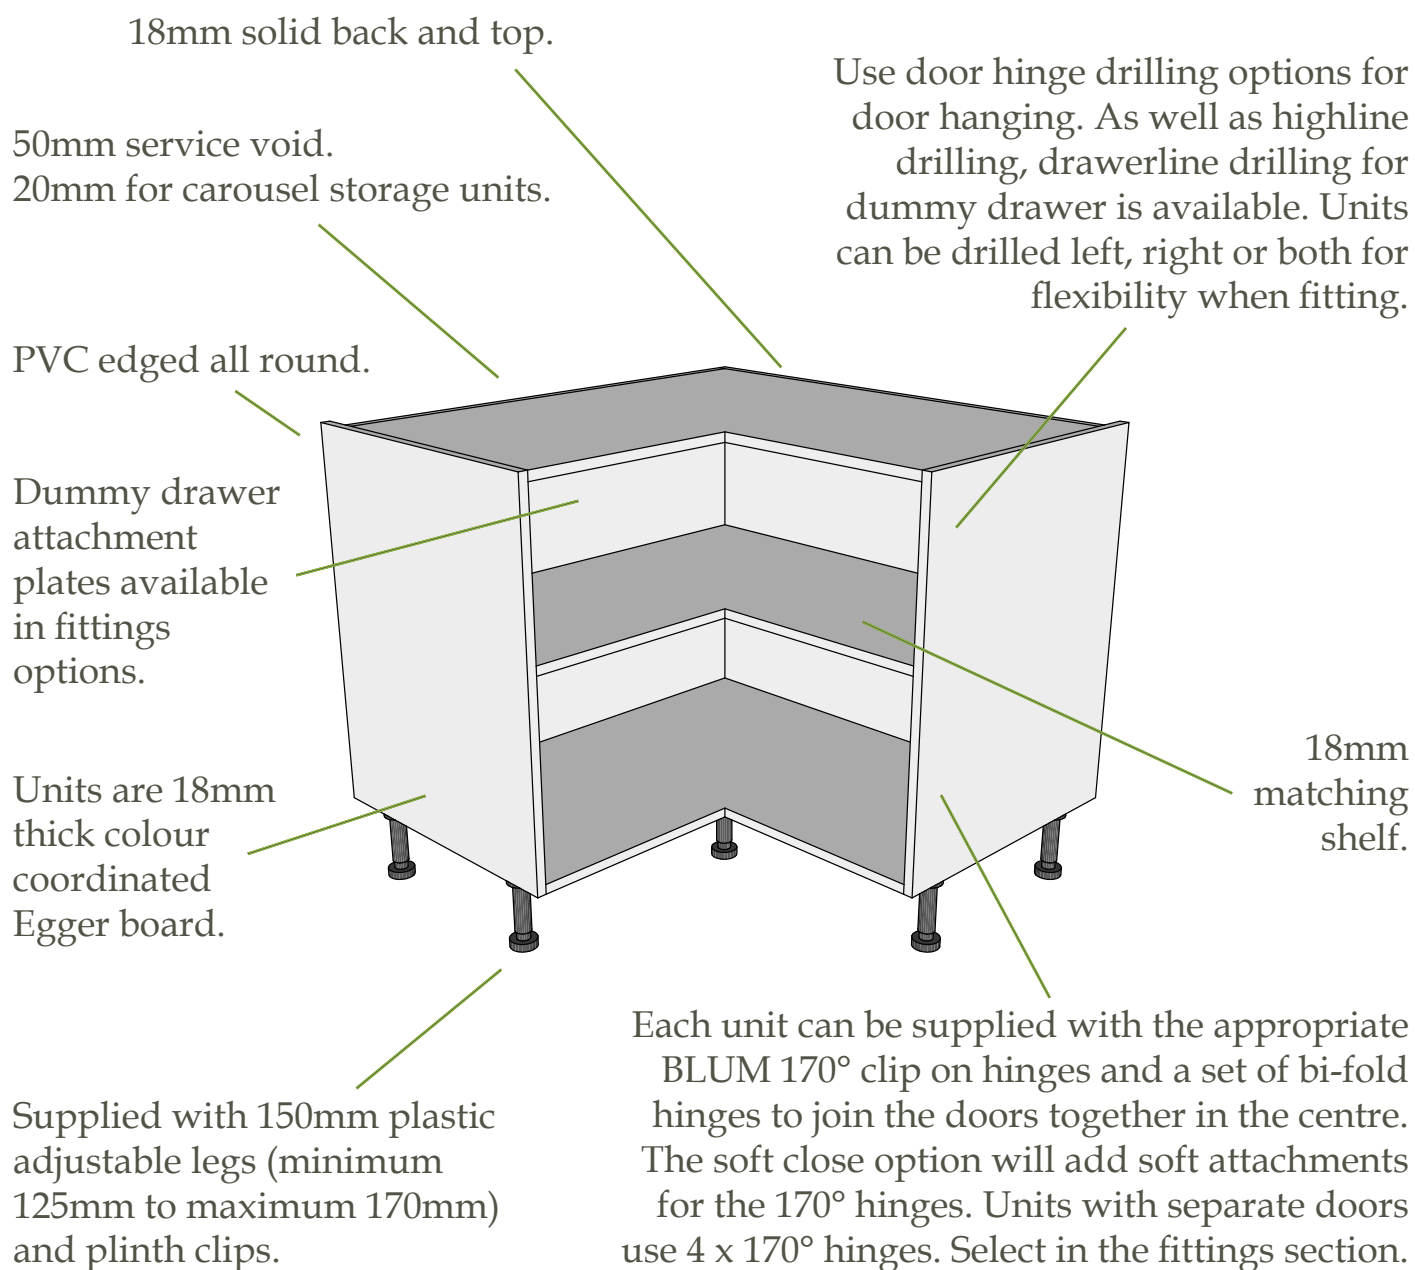

Rigid Kitchen Unit Carcass Specifications

'L' Shaped Corner Base Units

Units are supplied pre-built for durability and easy installation, if you require a unit supplied flatpack please specify in the extra information box.