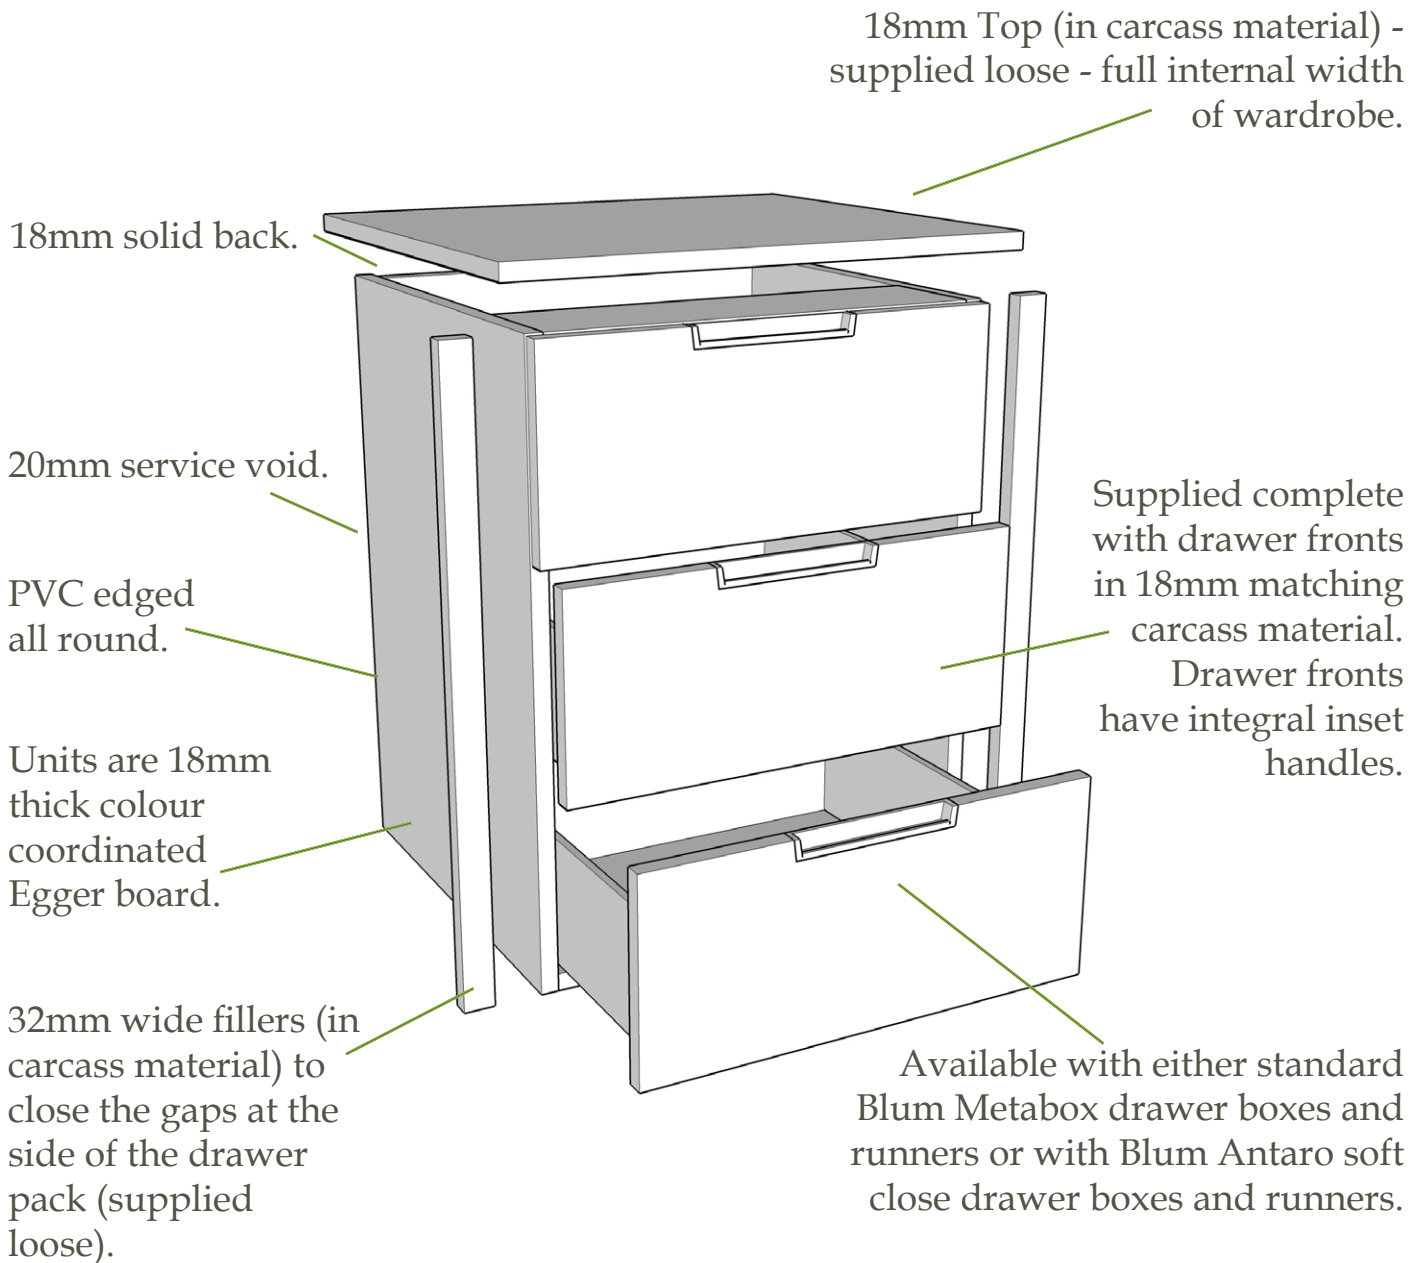

Bedroom Unit Carcass Specifications

Bedroom Internal Drawer Packs

Units are supplied pre-built for durability and easy installation.