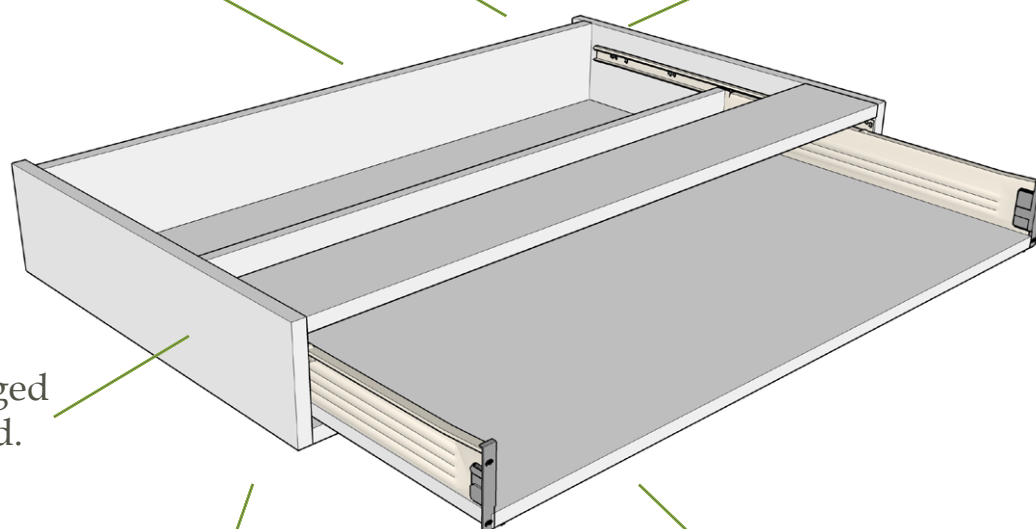

Bedroom Unit Carcass Specifications

Bedroom Kneehole Units

20mm service void for scribing to wall.
Option of Flush backed available.

Units are 18mm
thick colour
coordinated
Egger board.

18mm solid back.

PVC edged
all round.

18mm solid base.

Available with either standard Blum
Metabox drawer boxes and runners or
with Blum Antaro soft close drawer boxes
and runners.

Units are supplied pre-built for durability and easy installation.