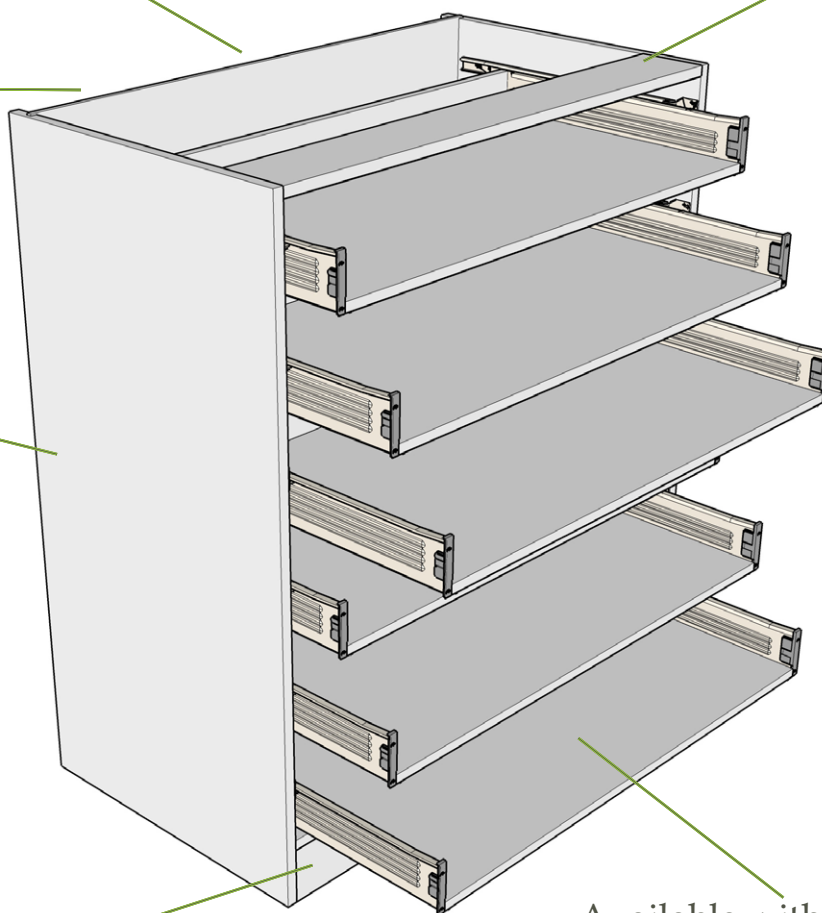

## Bedroom Tallboy Units Standard Height Drawer Units

20mm service void for scribing to wall. Option of Flush backed available.

Units are 18mm thick colour coordinated Egger board.

18mm solid back.

PVC edged all round.

Supplied with integral 100mm plinth, flush to facia.

Available with either standard Blum Metabox drawer boxes and runners or with Blum Antaro soft close drawer boxes and runners.

Units are supplied pre-built for durability and easy installation.