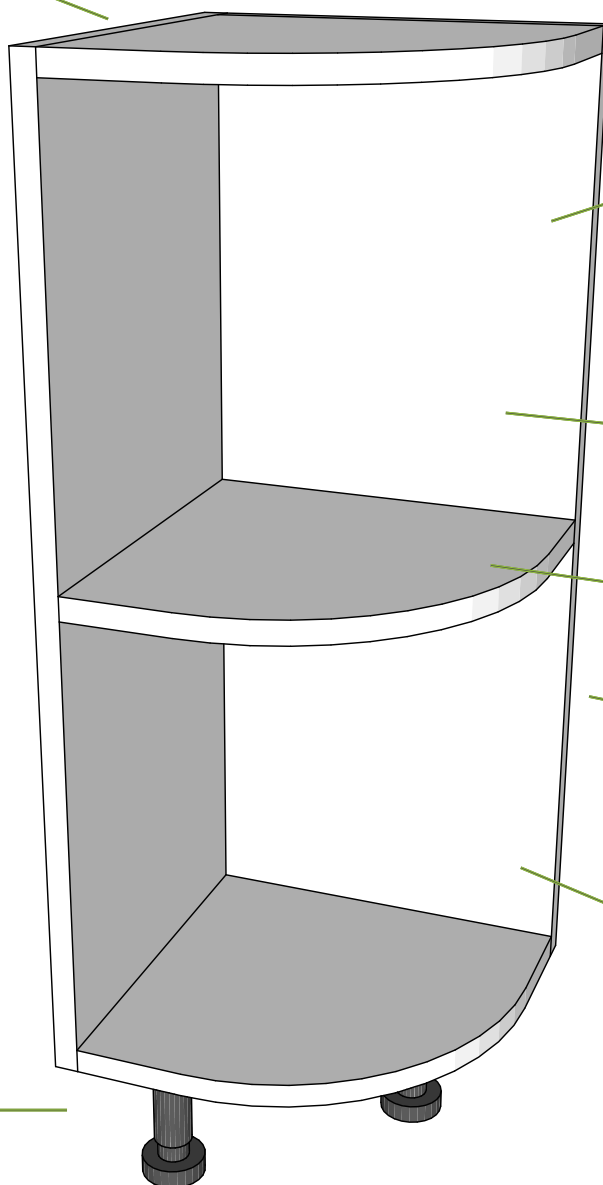

# Rigid Kitchen Unit Carcass Specifications

## Curved Base And Wall Units

Available for all curved door profiles.

18mm solid back.

When purchased with curved doors, the curved unit will automatically be profiled by us to match the door profile. If you place a stand alone order for this curved unit then please specify which curve profile you require in the comments box, e.g. Bella, Zurfiz, Bowfell etc. Our Bella profile will be used for stand alone orders where nothing is specified.

Base units supplied with 150mm plastic adjustable legs (minimum 125mm to maximum 170mm) and plinth clips.

Each unit can be supplied with the appropriate Blum clip on hinges or integral soft close BLUM clip on hinges. These can be added in hinges and fittings options.

Units are 18mm thick colour coordinated Egger board.

18mm matching shelves.

PVC edged all round.

Use door hinge drilling options for door hanging.

Units are supplied pre-built for durability and easy installation, if you require a unit supplied flatpack please specify in the extra information box.