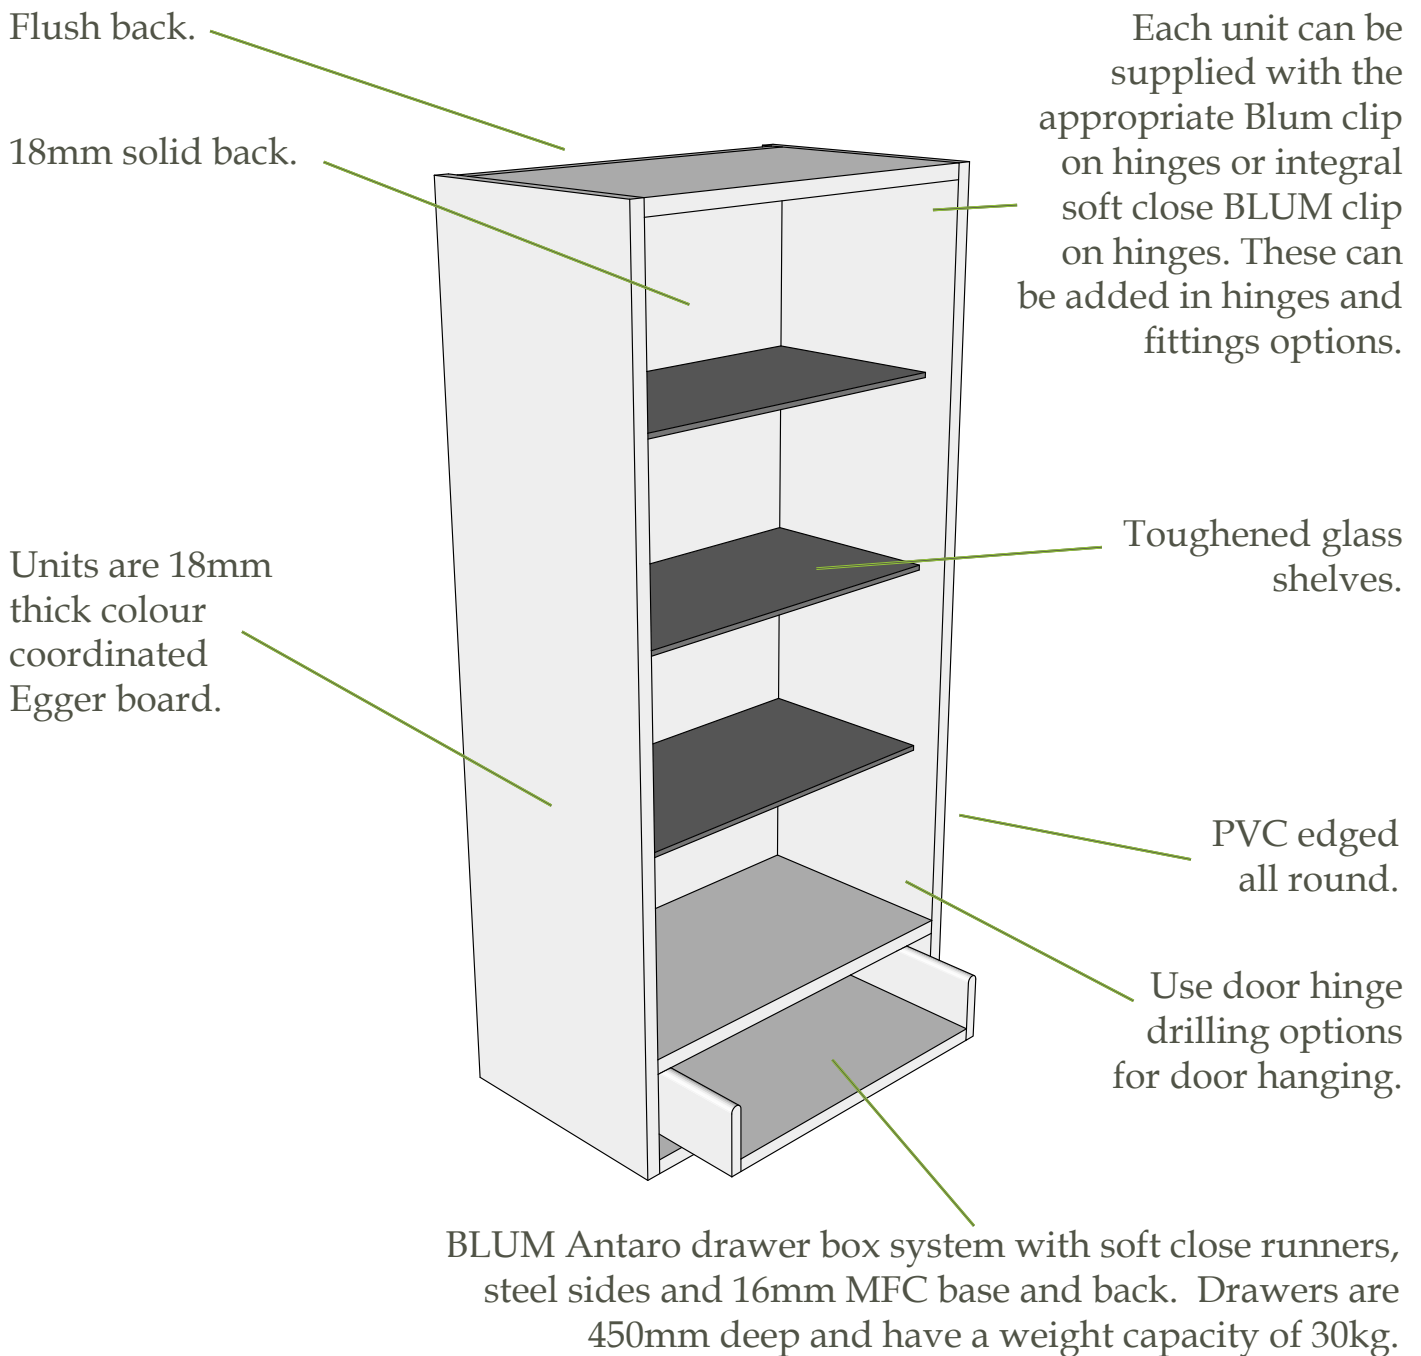

# Rigid Kitchen Unit Carcass Specifications

## Glazed Dresser Units

Units are supplied pre-built for durability and easy installation, if you require a unit supplied flatpack please specify in the extra information box.