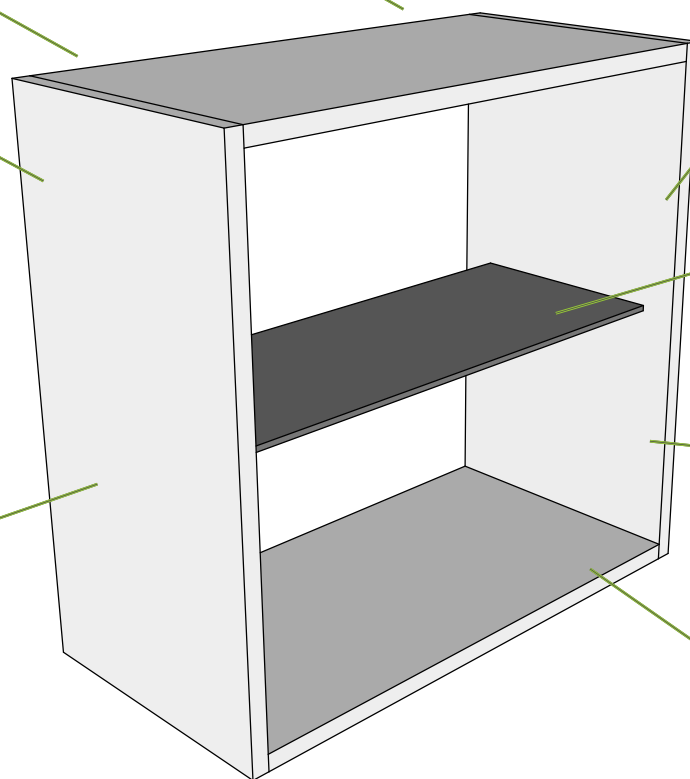

Rigid Kitchen Unit Carcass Specifications

Glass Wall Units

Supplied with steel wall hangers and plates.

18mm solid back.

20mm service void.

Units are 18mm thick colour coordinated Egger board.

Each unit can be supplied with the appropriate Blum clip on hinges or integral soft close BLUM clip on hinges. These can be added in hinges and fittings options.

Toughened glass shelves.

Use door hinge drilling options for door hanging.

PVC edged all round.

Units are supplied pre-built for durability and easy installation, if you require a unit supplied flatpack please specify in the extra information box.