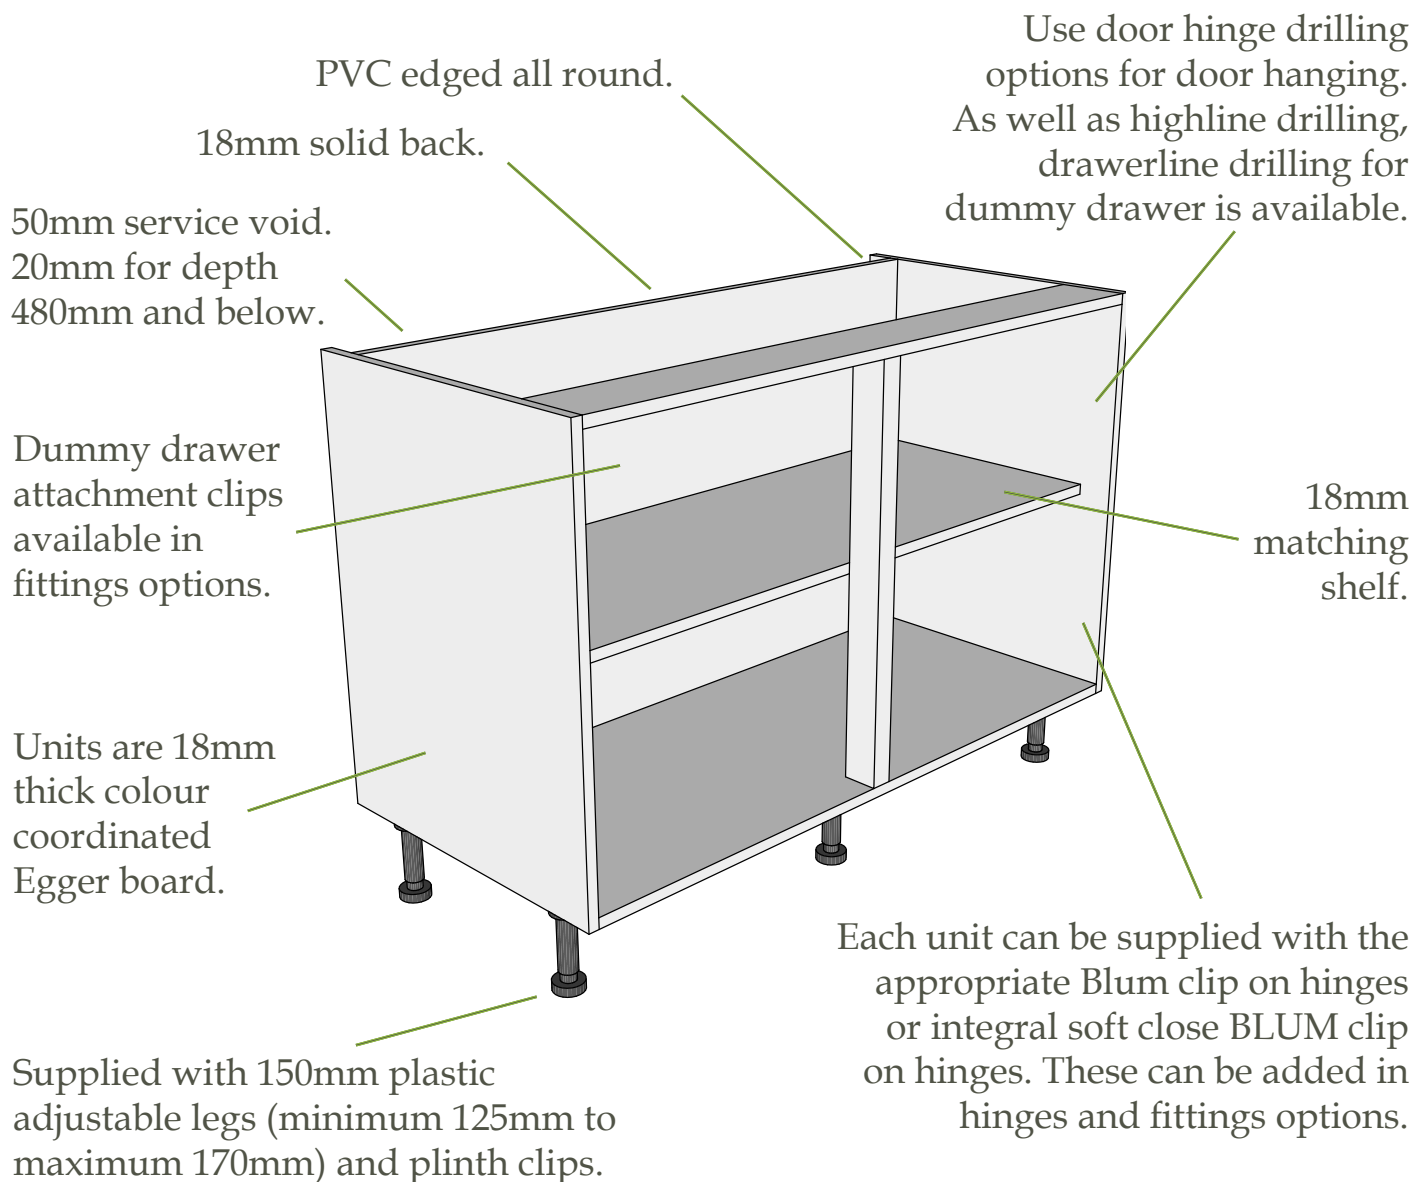

Rigid Kitchen Unit Carcass Specifications

Highline Base Units Diagonal Corner Base Units Low Level Highline Base Units Angled Base Units

Units are supplied pre-built for durability and easy installation, if you require a unit supplied flatpack please specify in the extra information box.