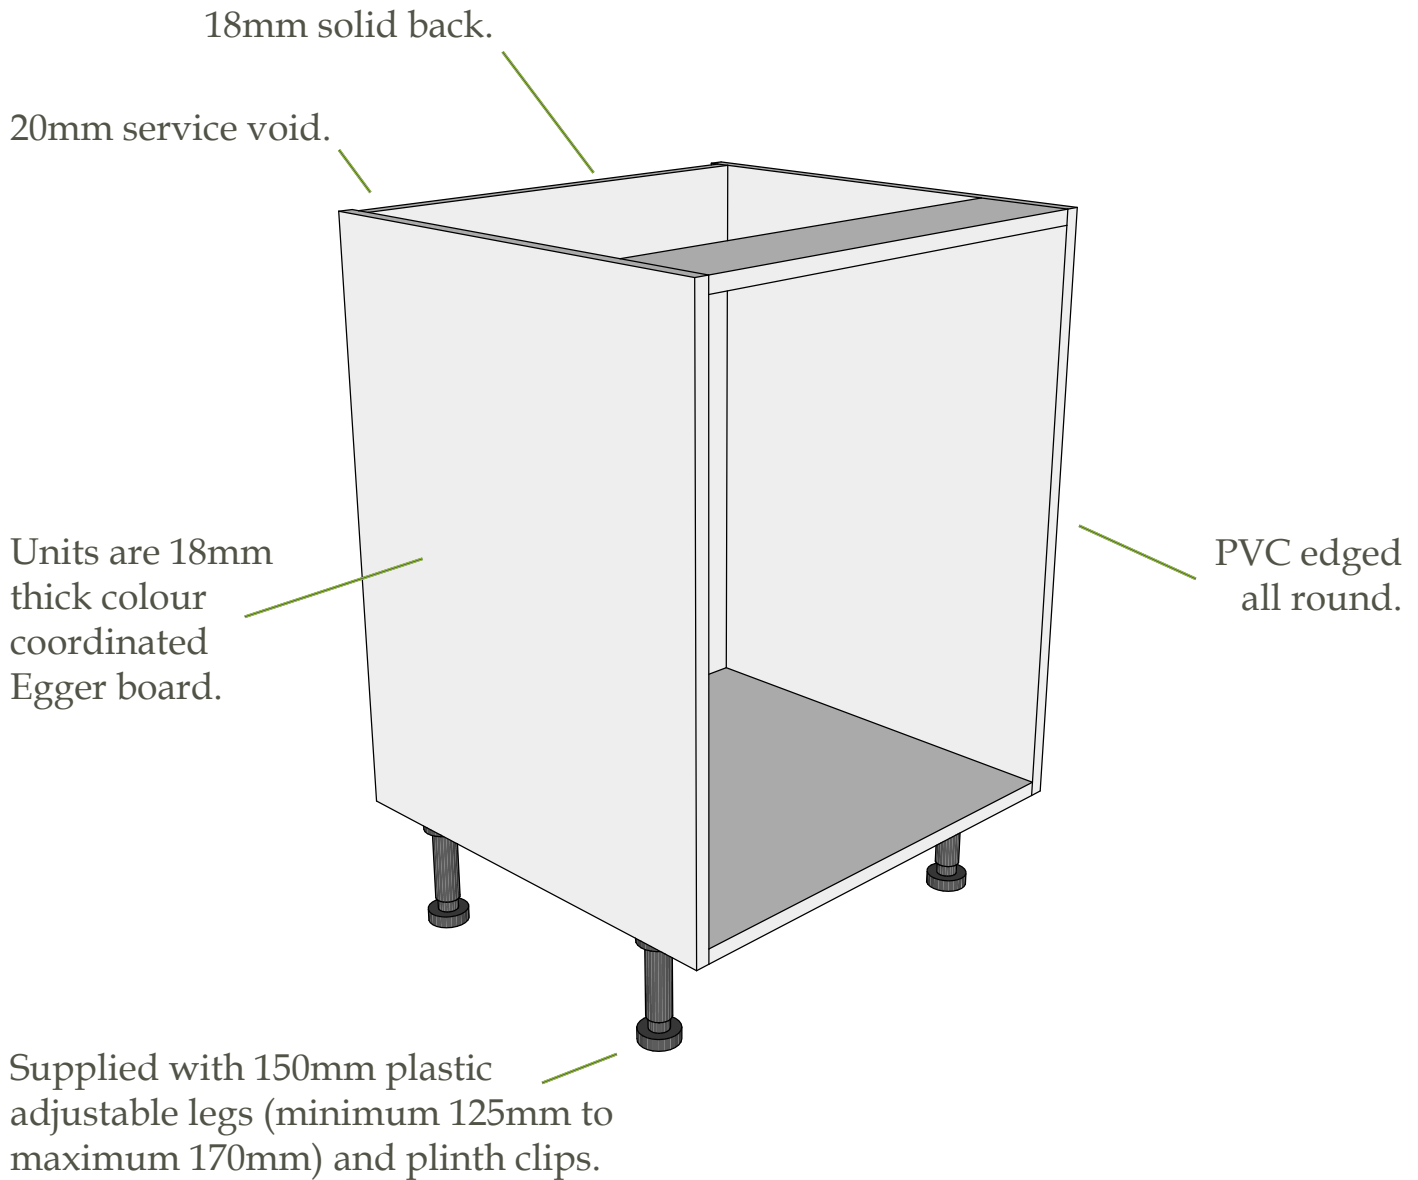

Rigid Kitchen Unit Carcass Specifications

Highline Open Base Units

Units are supplied pre-built for durability and easy installation, if you require a unit supplied flatpack please specify in the extra information box.