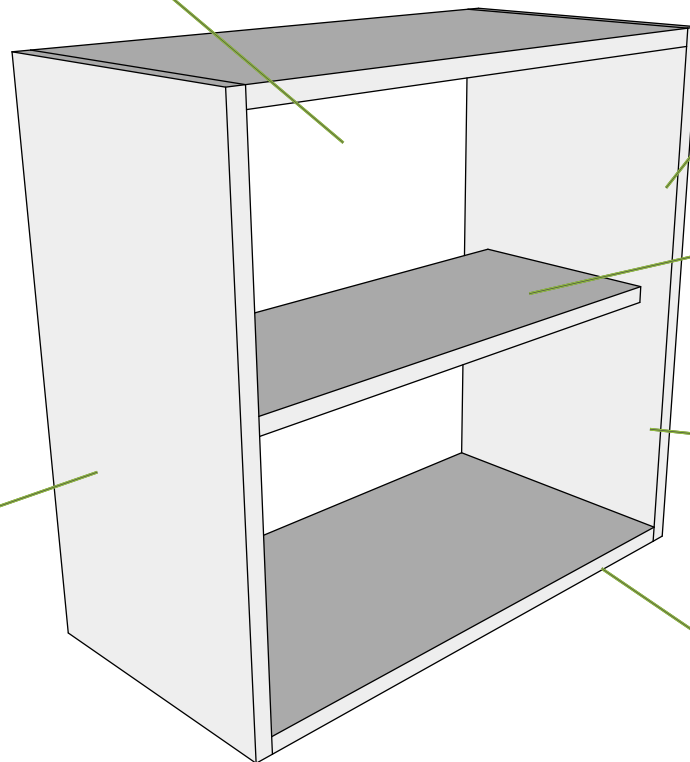

Rigid Kitchen Unit Carcass Specifications

Peninsular Wall Units

Open both sides

Each unit can be supplied with the appropriate Blum clip on hinges or integral soft close BLUM clip on hinges. These can be added in hinges and fittings options.

Units are 18mm thick colour coordinated Egger board.

18mm matching shelves.

Use door hinge drilling options for door hanging.

PVC edged all round.

Units are supplied pre-built for durability and easy installation, if you require a unit supplied flatpack please specify in the extra information box.