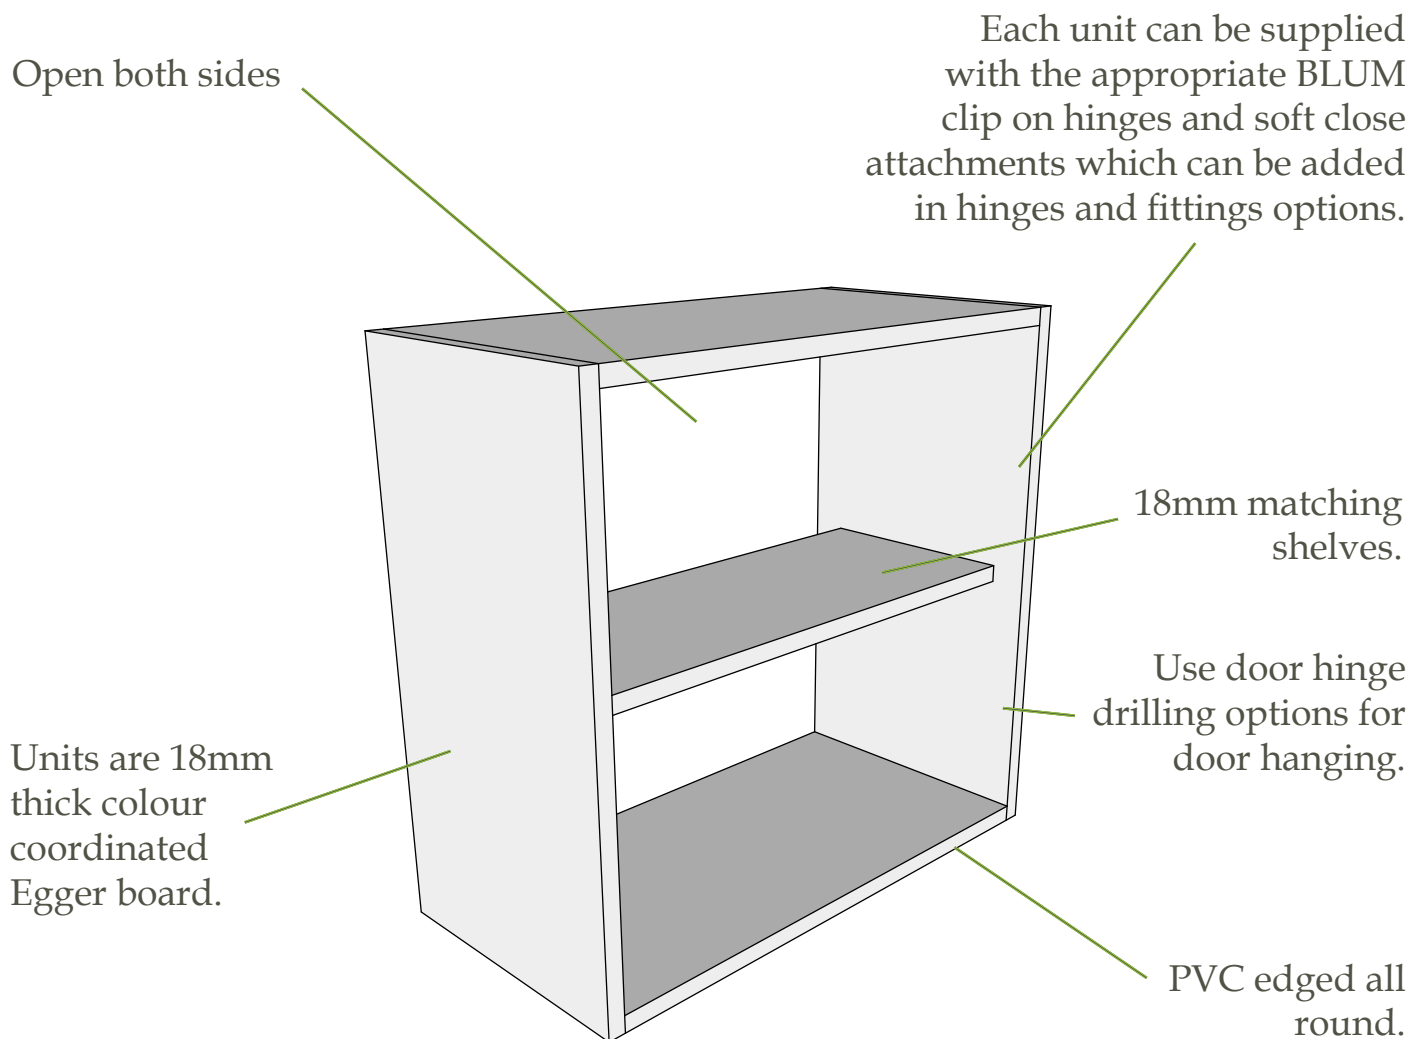

Rigid Kitchen Unit Carcass Specifications

Peninsular Wall Units

Units are supplied rigid for durability and easy installation, if you require a unit supplied flatpack please specify in the extra information box.