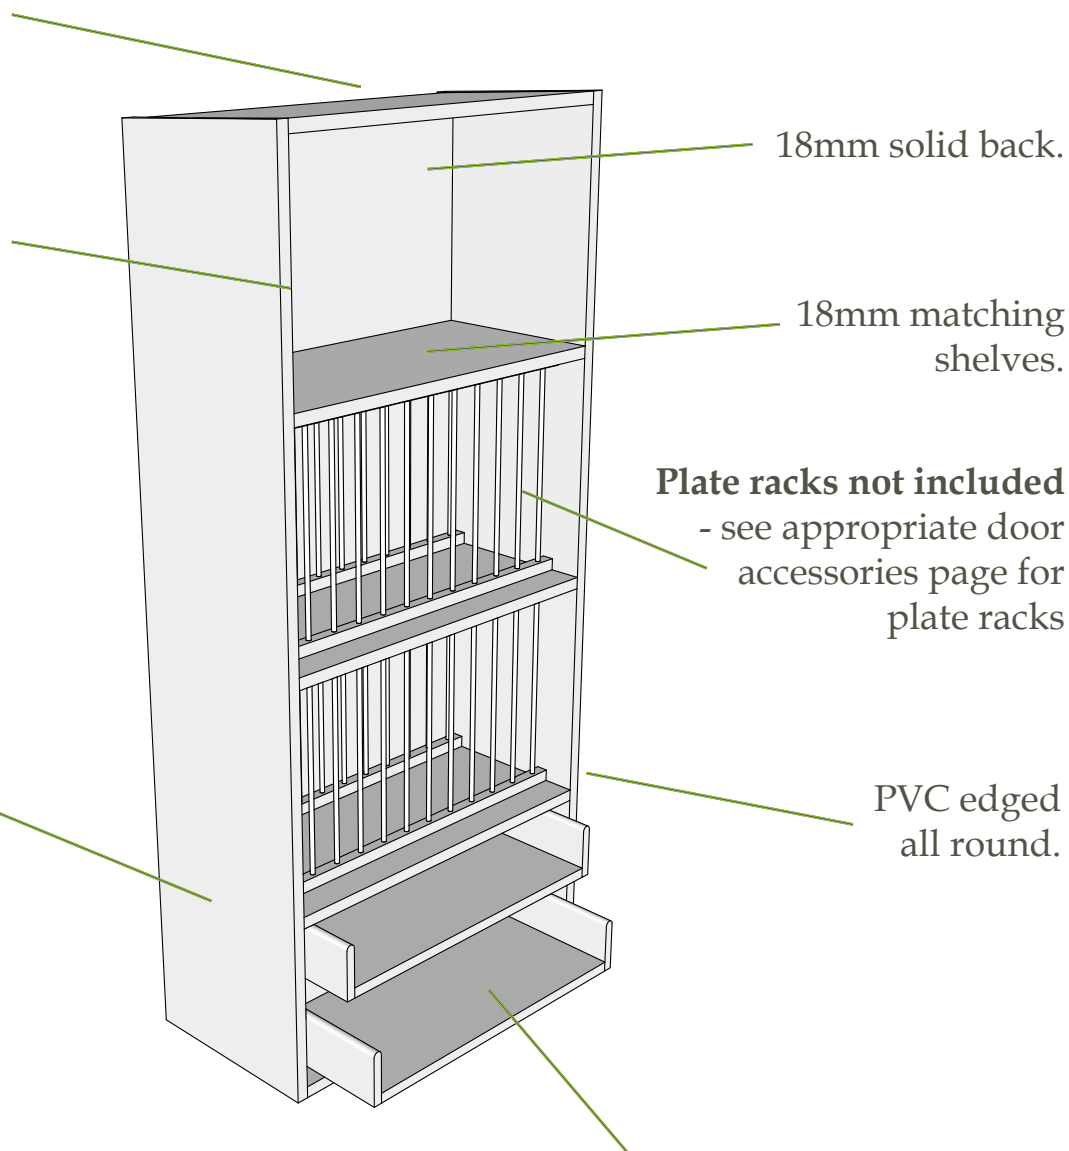

# Rigid Kitchen Unit Carcass Specifications

## All Dresser Units Plate Racks With Drawers

Flush backed.

Each unit can be supplied with the appropriate Blum clip on hinges or integral soft close BLUM clip on hinges. These can be added in hinges and fittings options.

Units are 18mm thick colour coordinated Egger board.

BLUM Antaro drawer box system (where drawers are included) with soft close runners, steel sides and 16mm MFC base and back. Drawers are 270mm deep and have a weight capacity of 30kg up to 800mm wide and 50kg over 800mm wide.

Units are supplied pre-built for durability and easy installation, if you require a unit supplied flatpack please specify in the extra information box.