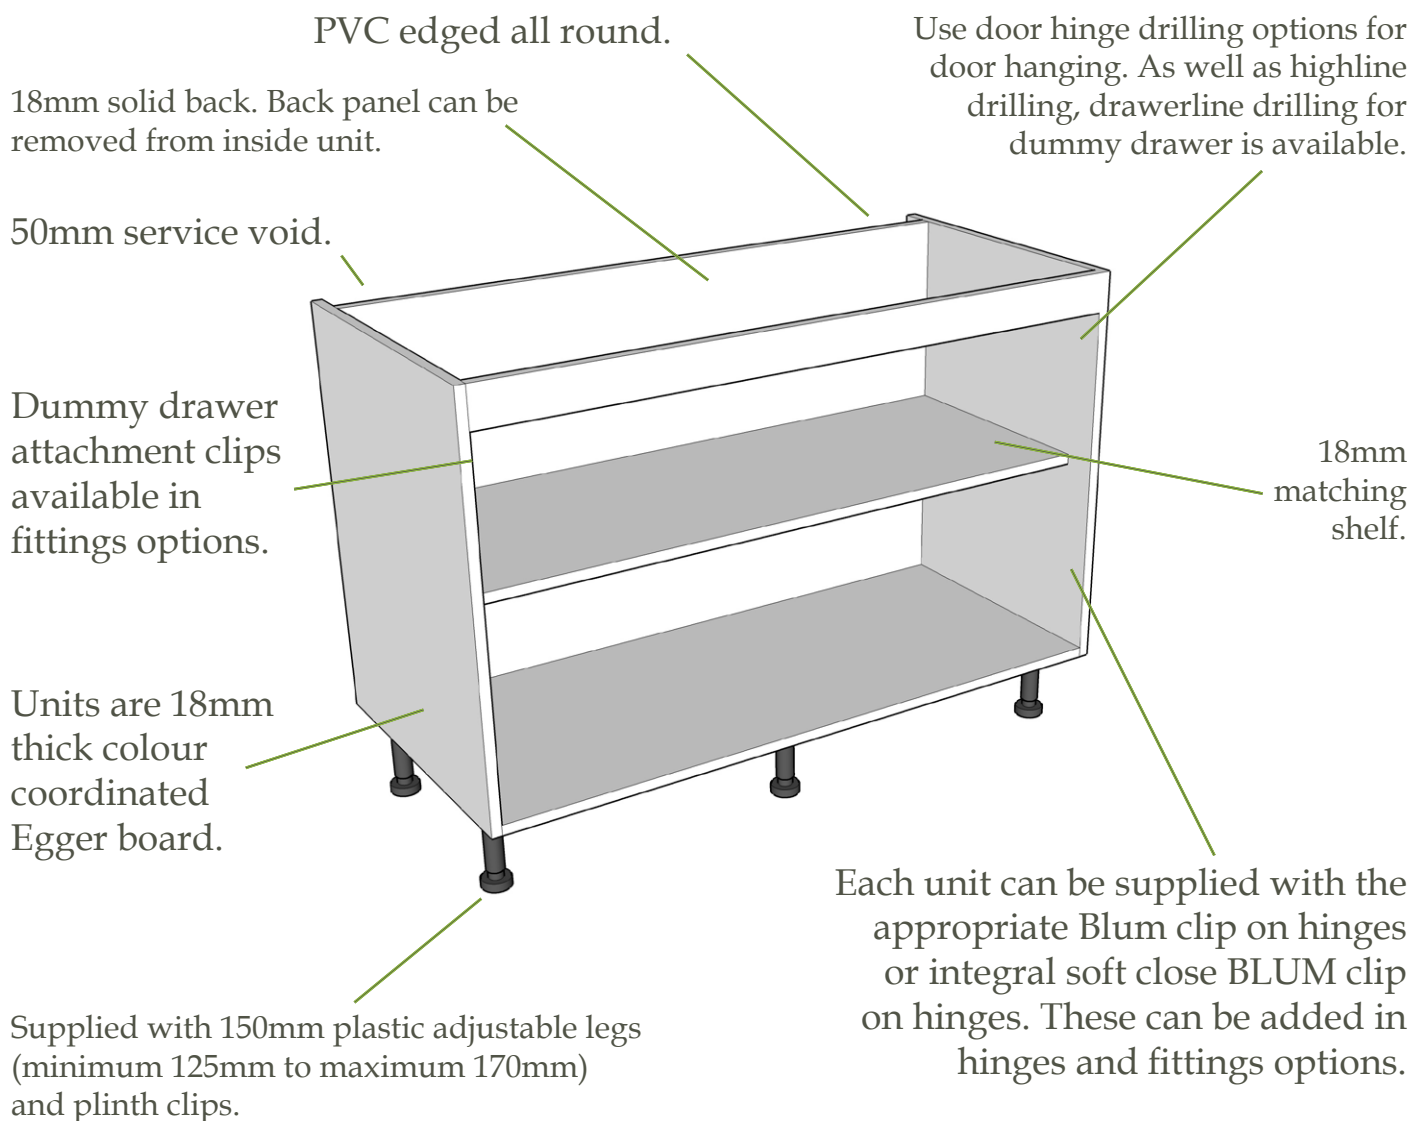

Kitchen Unit Carcass Specifications

Sink Base Units

Units are supplied pre-built for durability and easy installation, if you require a unit supplied flatpack please specify in the extra information box.