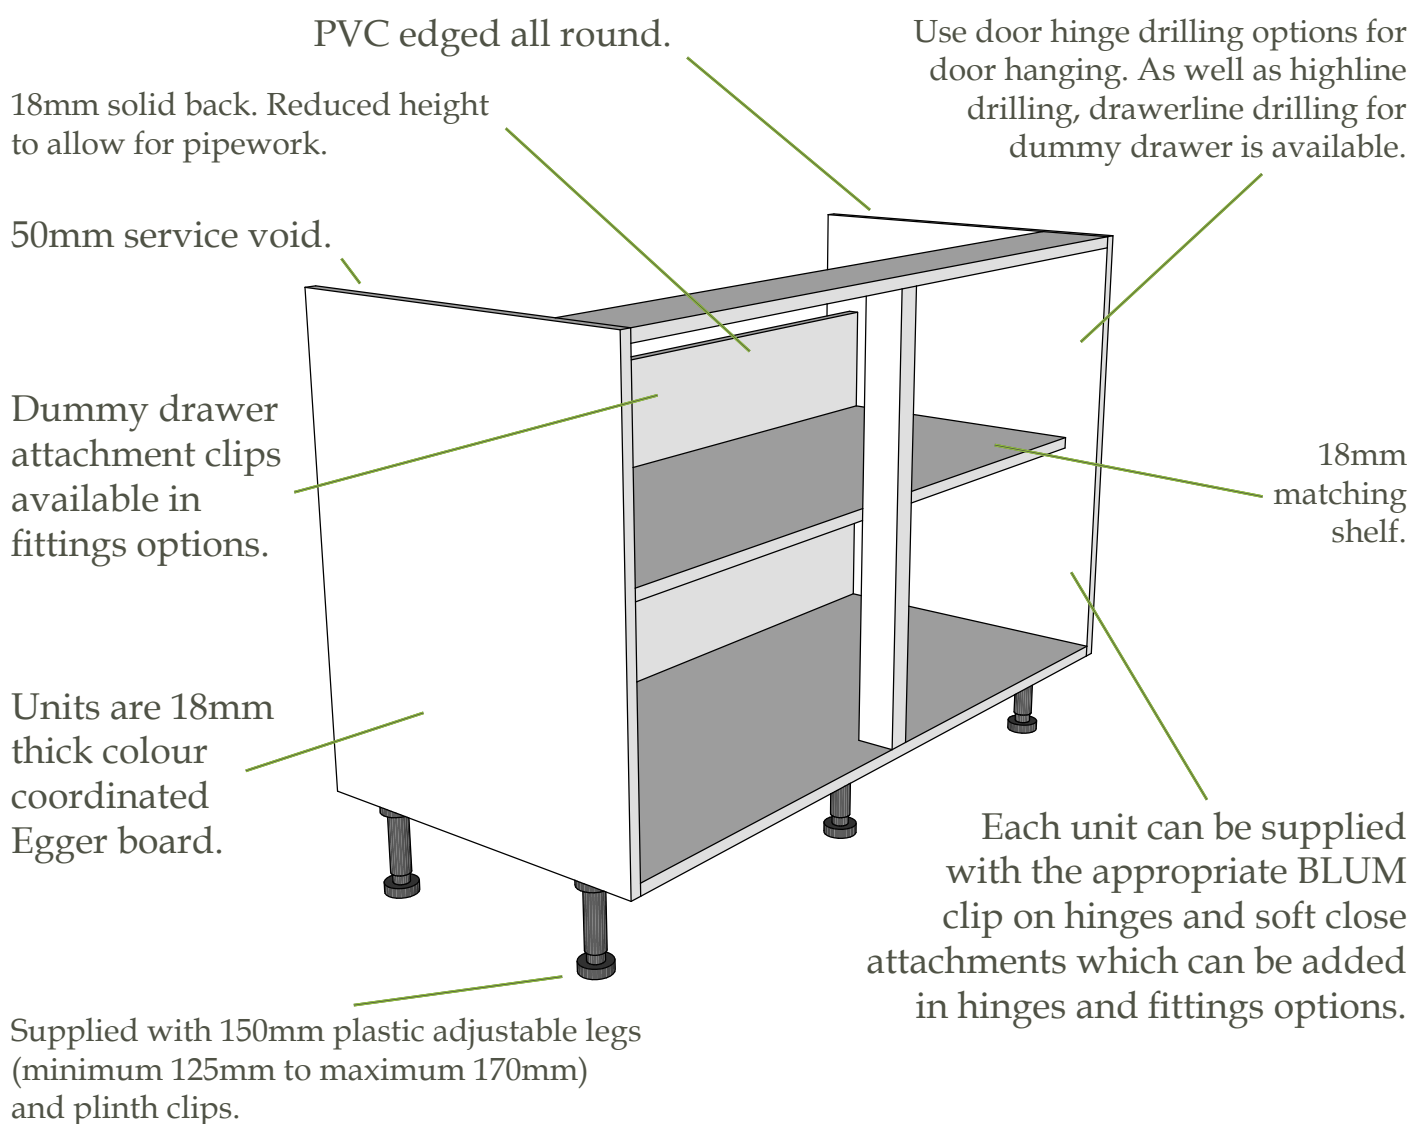

Kitchen Unit Carcass Specifications

Sink Base Units

Units are supplied rigid for durability and easy installation, if you require a unit supplied flatpack please specify in the extra information box.