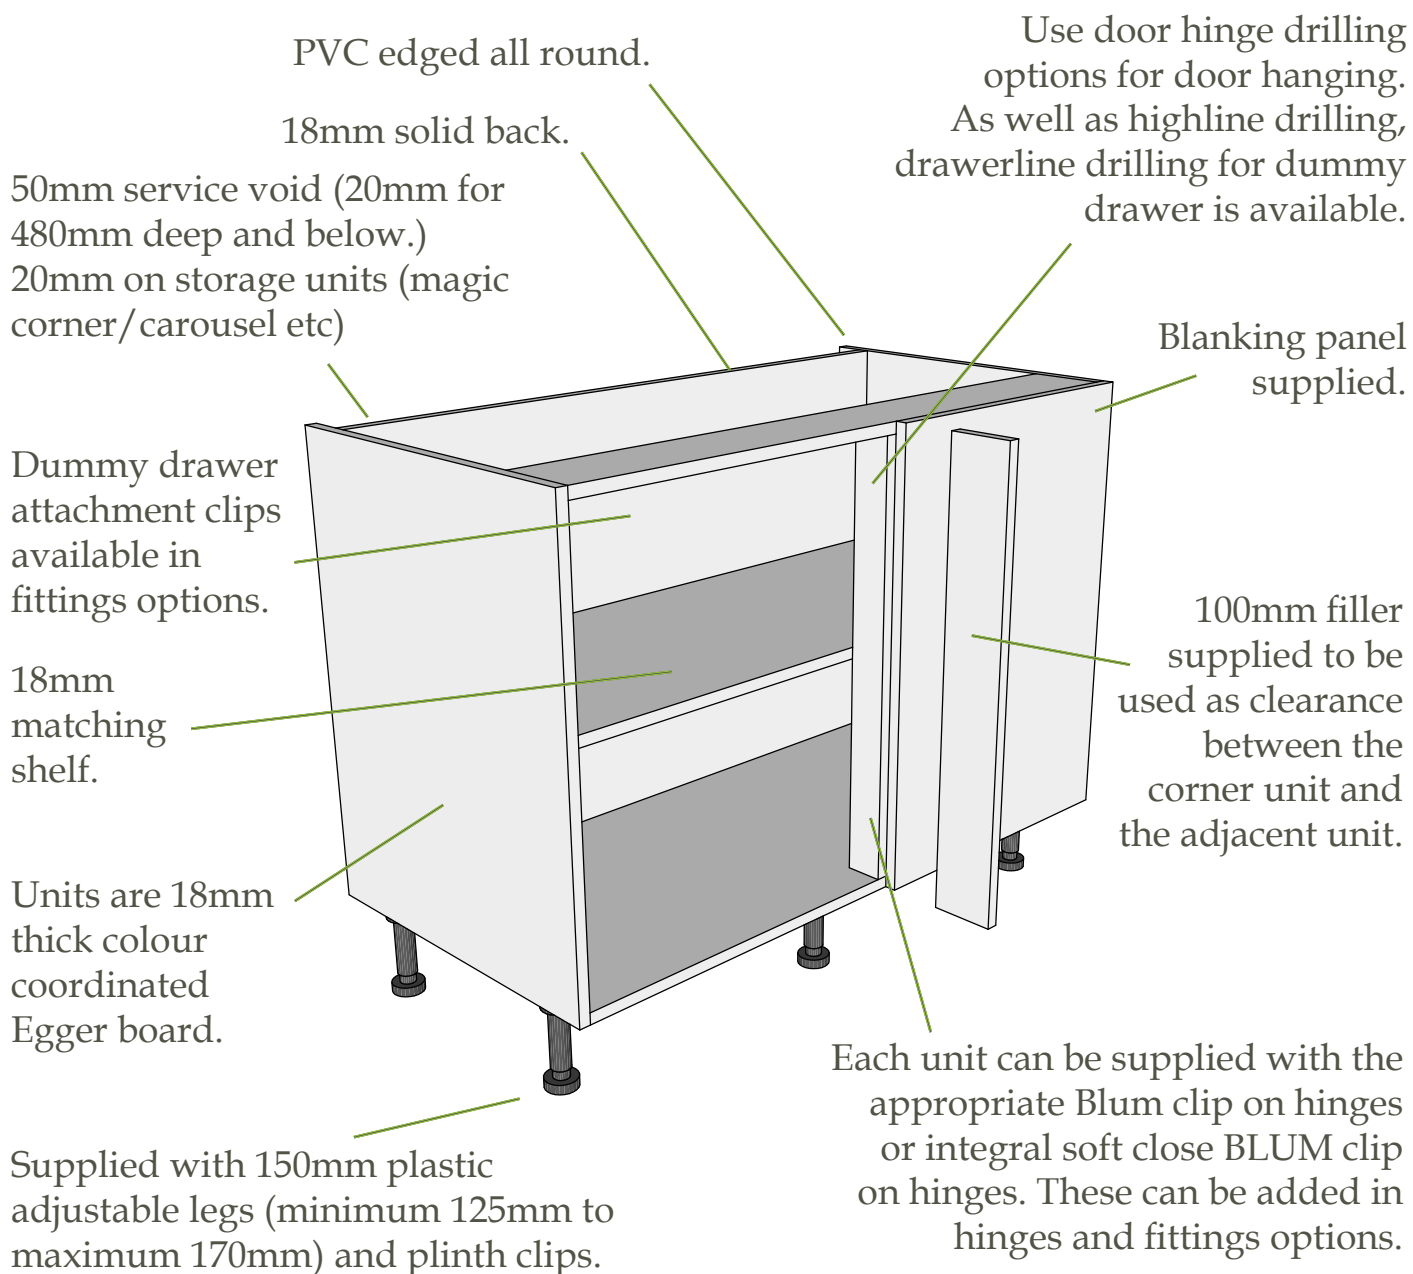

# Rigid Kitchen Unit Carcass Specifications

## Variable Corner Base Unit

Units are supplied pre-built for durability and easy installation, if you require a unit supplied flatpack please specify in the extra information box.