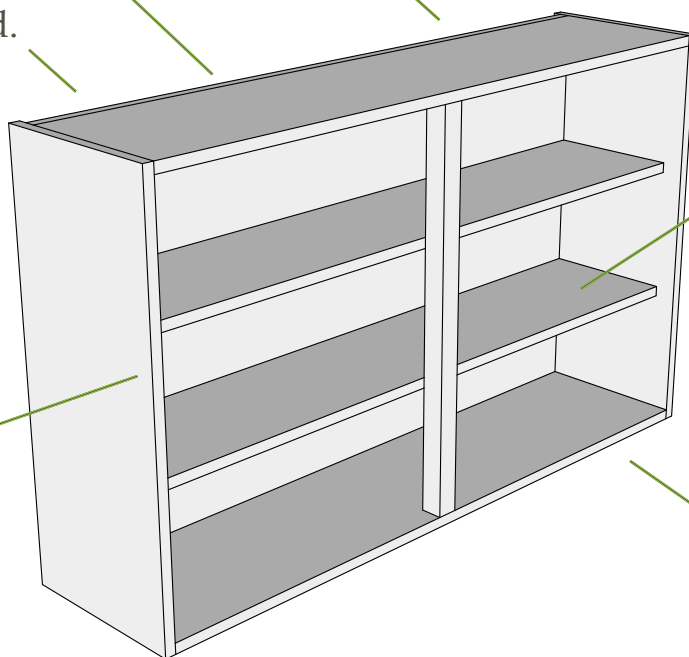

Rigid Kitchen Unit Carcass Specifications

Wall Units Diagonal Corner Wall Units Top Boxes

Supplied with steel wall hangers and plates.

18mm solid back.

20mm service void.

Units are 18mm thick colour coordinated Egger board.

Each unit can be supplied with the appropriate Blum clip on hinges or integral soft close BLUM clip on hinges. These can be added in hinges and fittings options.

18mm matching shelves.

Use door hinge drilling options for door hanging.

PVC edged all round.

Units are supplied pre-built for durability and easy installation, if you require a unit supplied flatpack please specify in the extra information box.